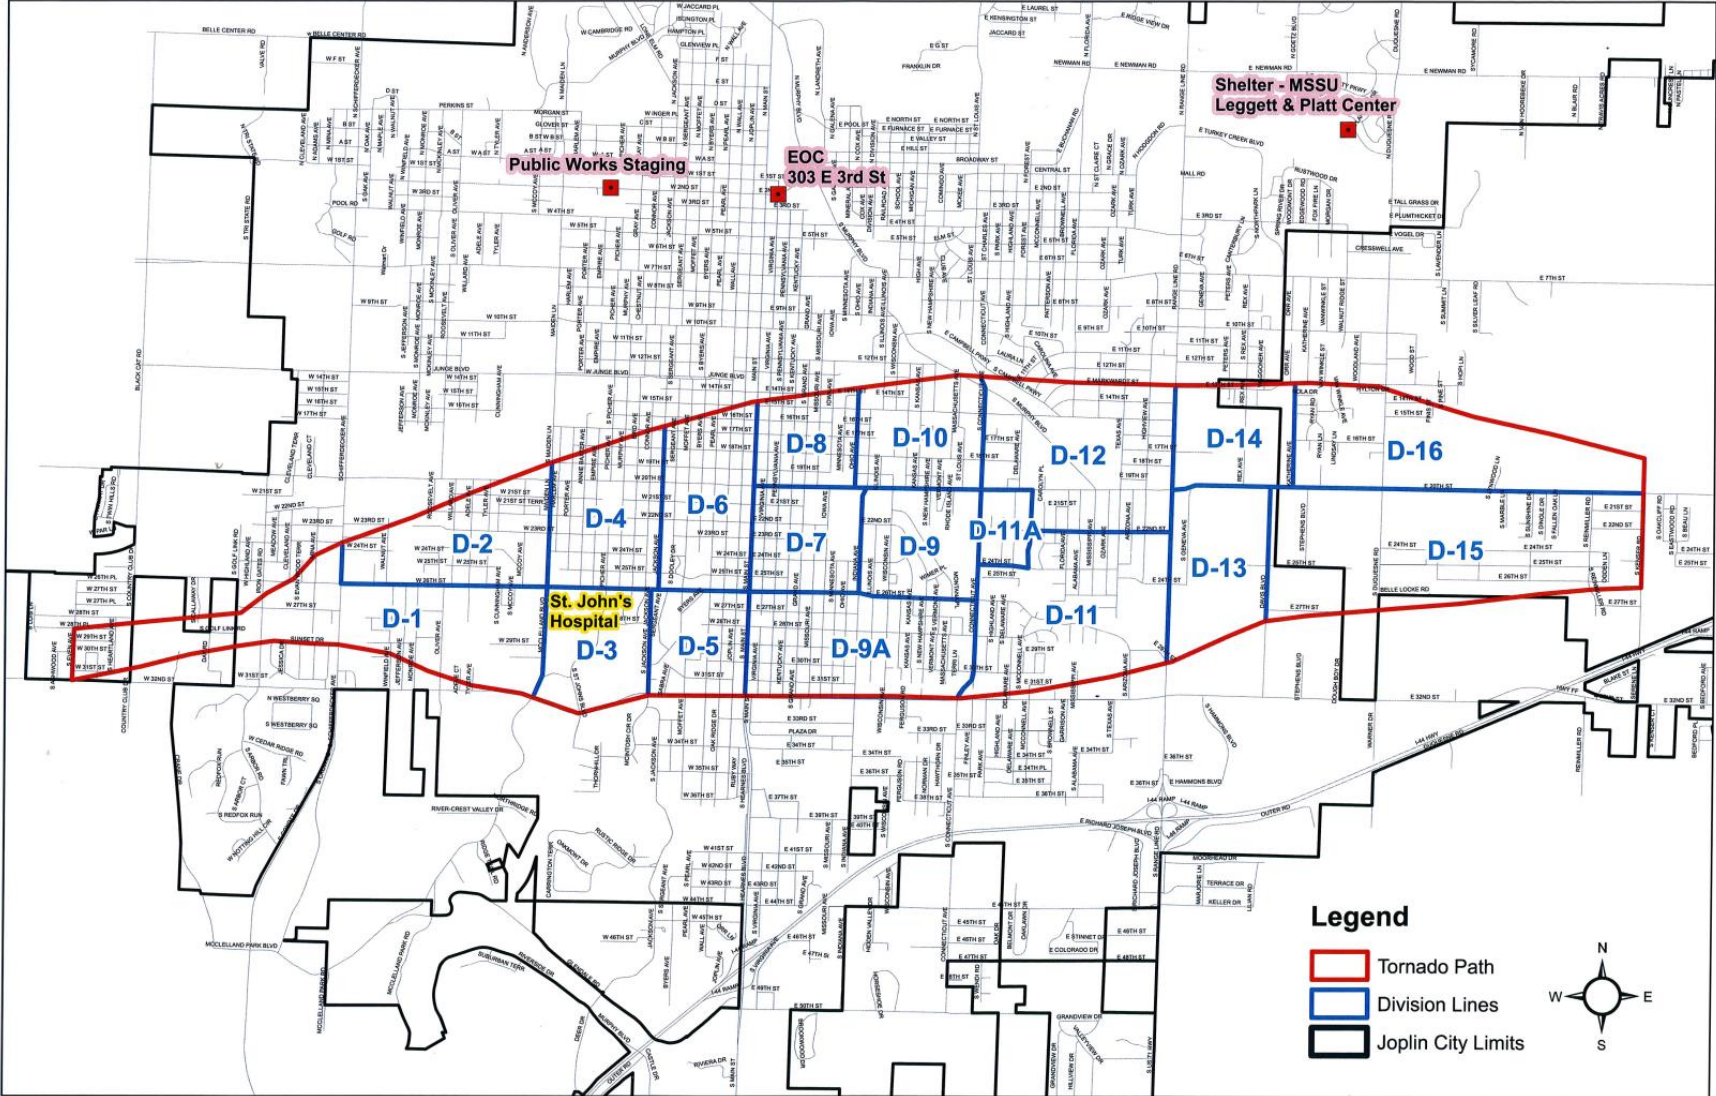

ENSURING SAFETY AFTER A DISASTER: THE ROLE OF POLICE AND FIRE DEPARTMENTS

Lane Roberts

Mitch Randles

Keith Stammer

Set the tone for your Jurisdiction

You are running a Relay Race

If it happens, they will come!! Mutual Aid
Know the players

- Legend**
- Tornado Path
 - Division Lines
 - Joplin City Limits

Mutual aid and Volunteers

- No department, City, County or Region can do this on their own
- Learn who your area counter parts are and work with them, Pre-disaster
- Departments and people will self-dispatch
- People want to help, find them a place too